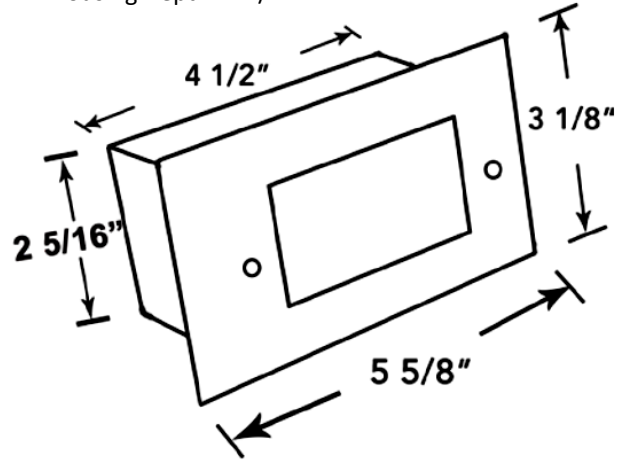

DIMENSIONS:

Housing Depth: 2-1/4"

LS-155-BZ

LED STEP LIGHTS

Ideal for walkway and pathway, stairway, indoor, outdoor and more.

ELECTRICAL SPECIFICATIONS:

- Voltage: 12V AC/DC
- Wattage: 3W
- Efficacy: 66LM/W

HOUSING SPECIFICATIONS:

- Solid Brass Faceplate
- Powder Coated Galvanized Steel Housing
- 3FT. STP-2 18AWG lead wire
- Silicon-filled Wire Nuts
- IP rating: IP67, Wet Locations

CERTIFICATIONS:

MODEL	WATTS	VOLTAGE	LUMENS	FINISH
LS-155-BZ	3W	12V AC/DC	200LM	Antique Bronze Finish (BZ)